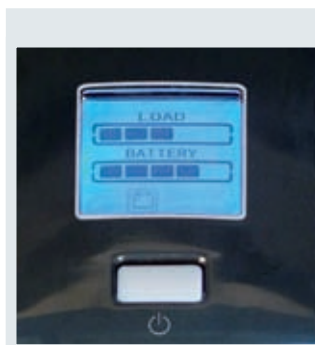

Particolare dei display

CHARACTERISTICS

- Maximum power protection with **PowerShield³** UPS monitoring and shutdown software available for free download from our website www.riello-ups.com
- Suitable for installation on PC's running Windows Vista, 2003, XP, 2000, Me, 98; Linux, Mac OSX and the Sun Solaris operating system.
- Compact dimensions and ergonomic design: **iDialog** can be placed on a desk top or other convenient location, with easy to access connections and informative front panel.
- Front panel LCD display (**Plus** version only) providing status, load and battery information and LEDs (standard version).
 - Silent running: **iDialog** can be used to protect other sensitive electronic devices including Home Cinemas, CD Writers, DVD players, Satellite and Digital Terrestrial receivers.